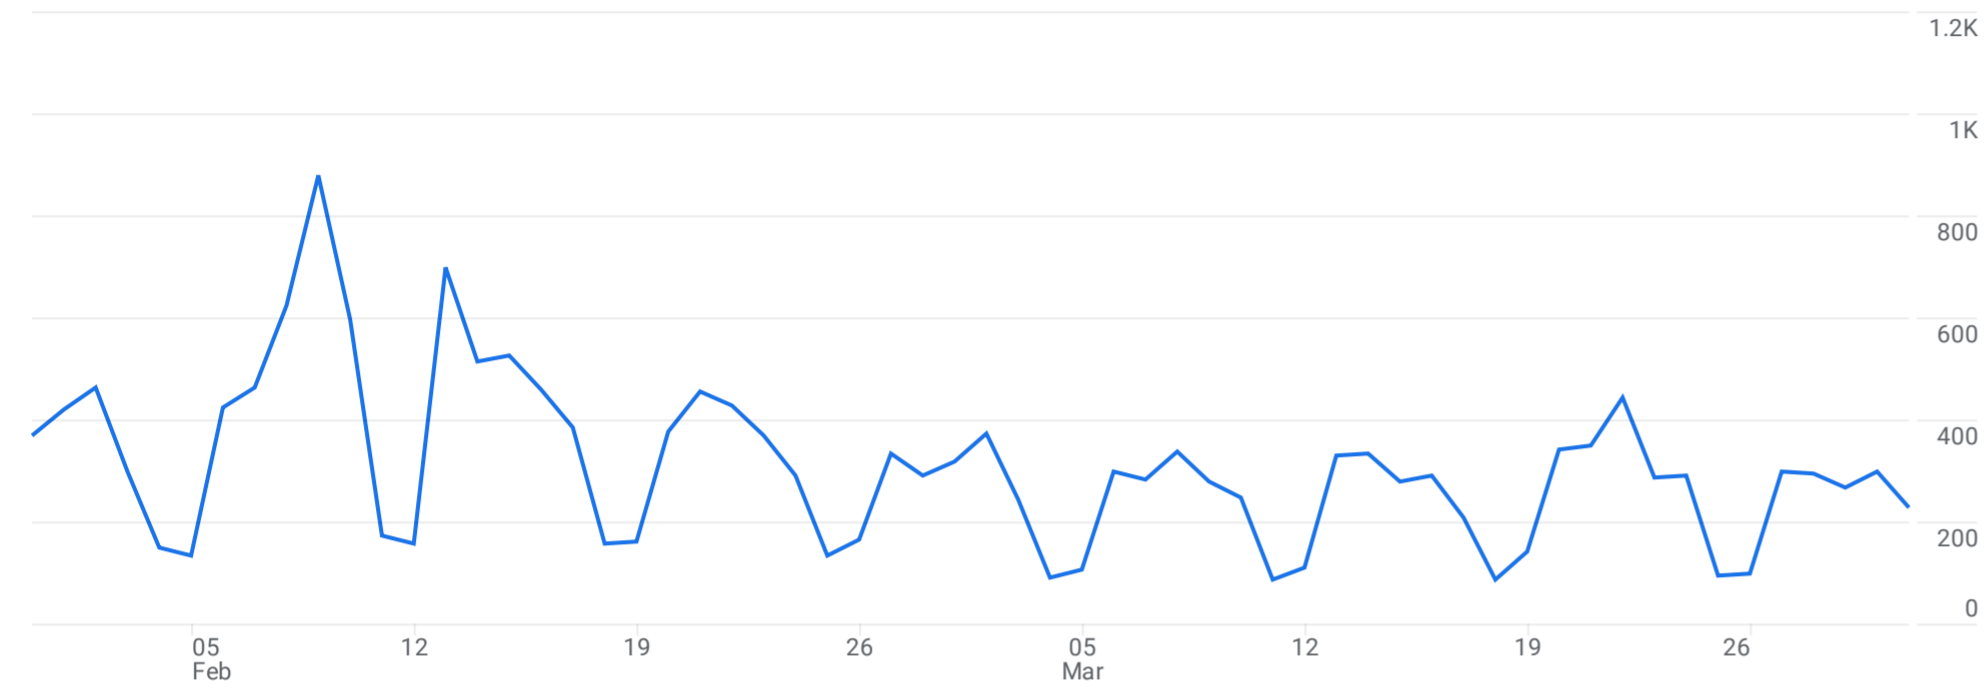

All Users [Add comparison](#) +

Custom Jan 31 - Mar 31, 2023

Pages and screens: Page path and screen class

Include Page path and scree...

Views by Page path and screen class over time

Views by Page path and screen class

Search...

Rows per page: 10 1-1 of 1

| Page path and screen class | ↓ Views | Users | Views per user | Average engagement time | Event count All events | Conversions All events | Total revenue |
|----------------------------|--------------------------------|--------------------------------|-----------------------|-------------------------|--------------------------------|---------------------------|---------------|
| | 18,607 100% of total | 10,814 100% of total | 1.72 Avg 0% | 0m 26s Avg 0% | 66,903 100% of total | 0.00 | \$0.00 |
| 1 /Home.aspx | 18,607 | 10,814 | 1.72 | 0m 26s | 66,903 | 0.00 | \$0.00 |